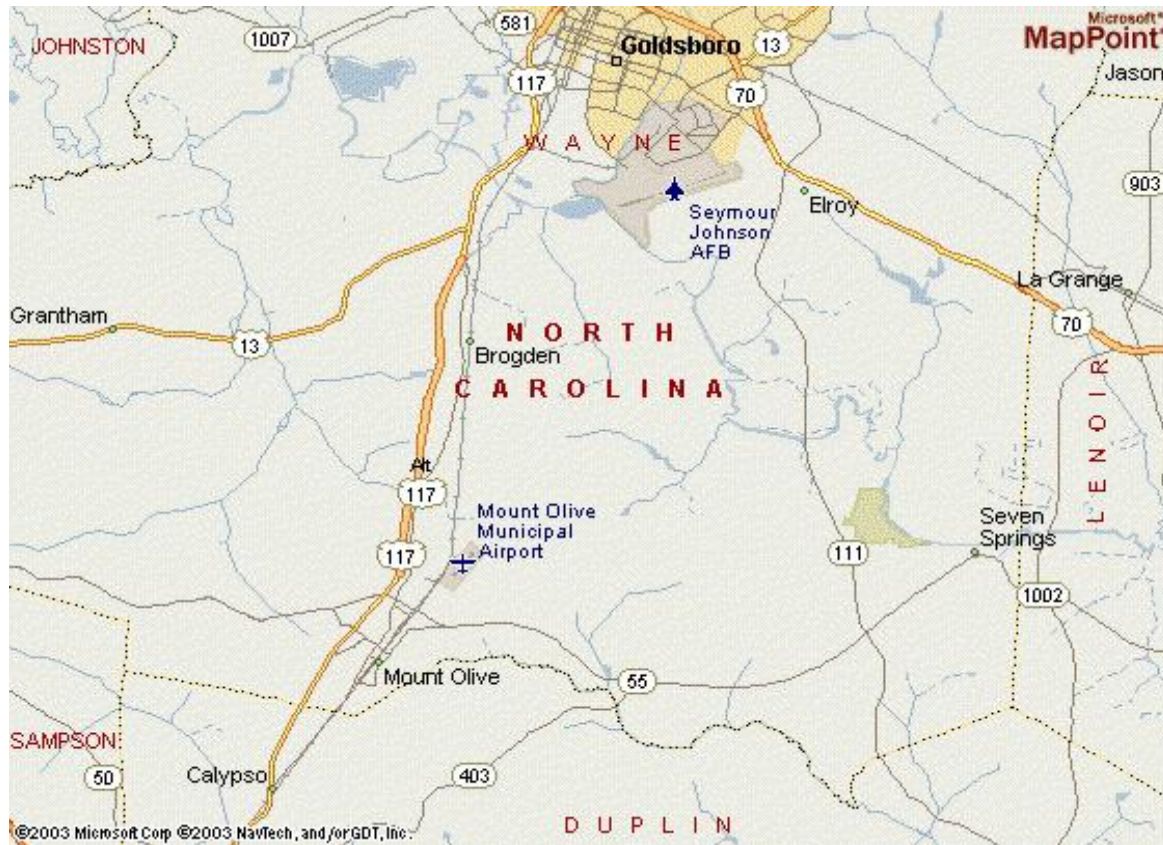

WAYNE SHRINE CLUB

3706 Us Highway 117 North

Dudley, NC 28333

919-580-9115

Directions:

From Goldsboro: take 117 South about 5 miles. 1 mile south of intersection of Hwy 117 & Hwy 13, take left on Hwy 117 Alternate (just south of Wayne Memorial Park). The Shrine Club is 2.5 miles on right.

From Mt. Olive: From Hwy 117 & Hwy 55, go north on Hwy 117 North. The 2nd crossroads will be Exit for Dudley. Turn right, and then left at Dudley, the Shrine Club will be about 4 miles on left.