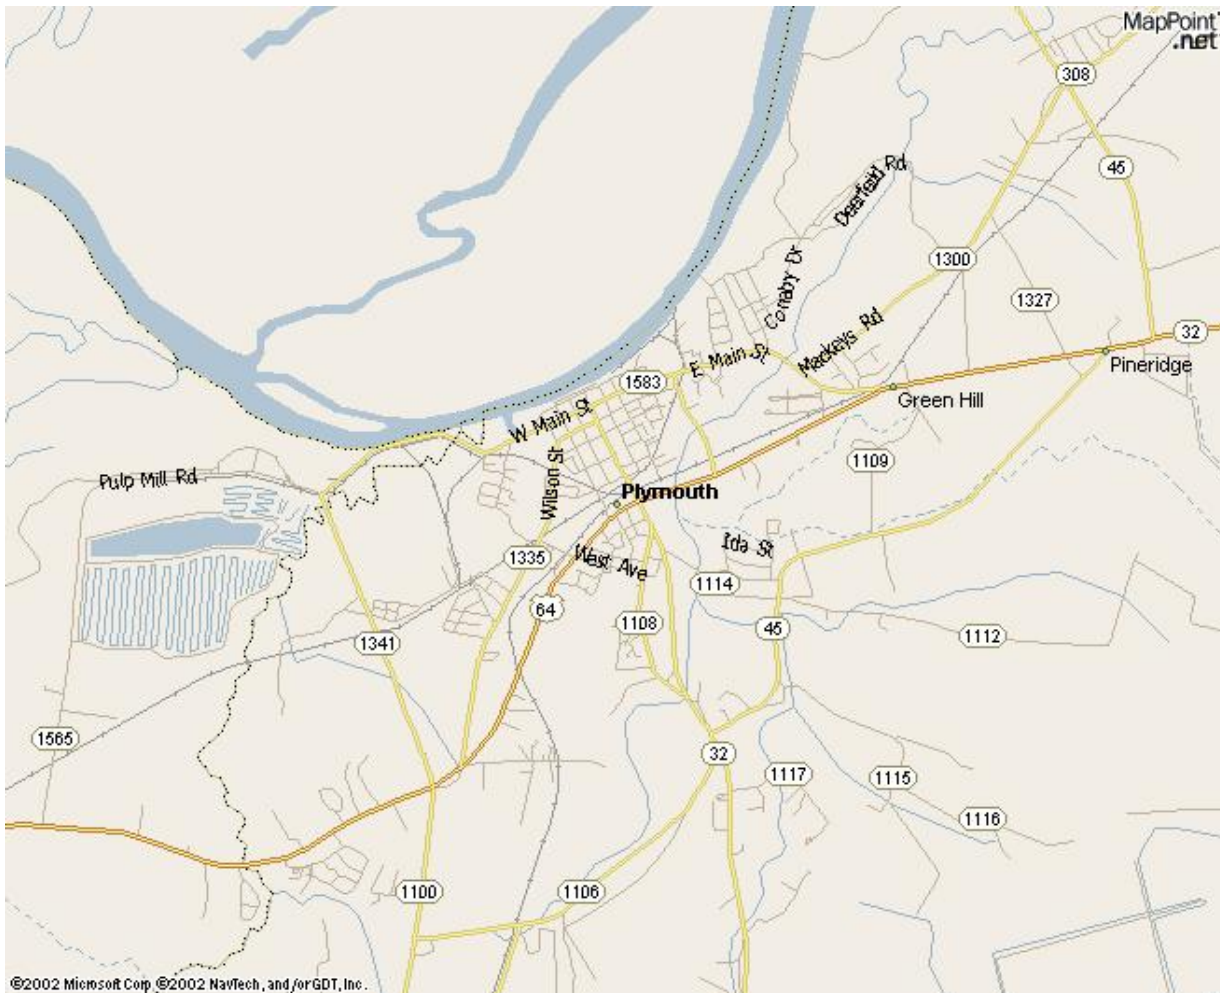

# WASHINGTON CO. SHRINE CLUB

685 NC Highway 32 South

Plymouth, NC 27962

252-793-2128

## Directions:

Take US Hwy 64 E to Plymouth

Turn right on Hwy 32 in route to Washington, NC

The Club building is located on the left, just beyond the Plymouth City limits.