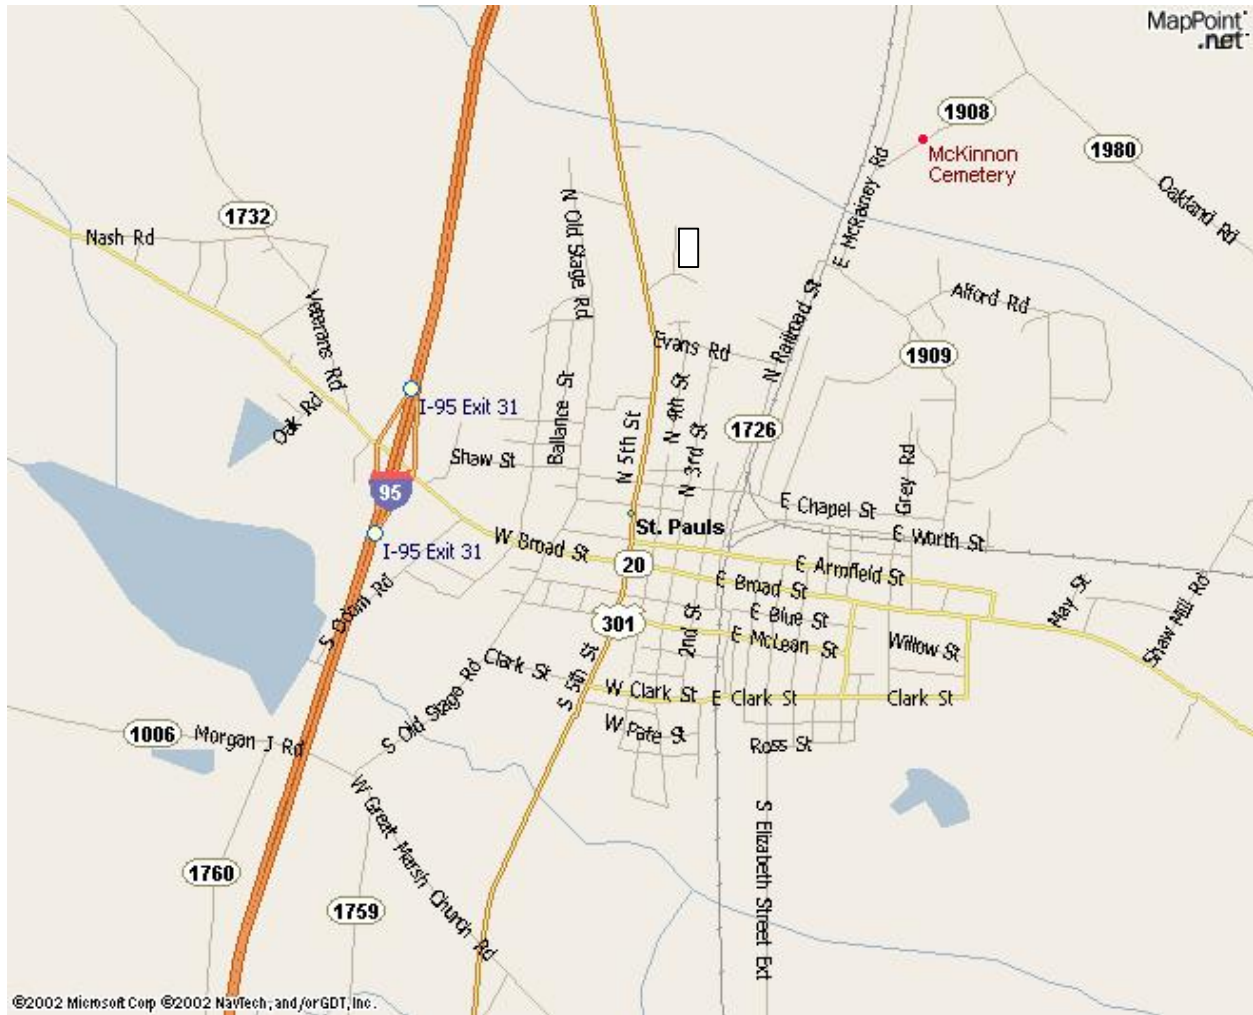

# ST. PAULS SHRINE CLUB

Davis Road

ST. PAULS, NC 28384 (No Telephone)

## Directions:

From I 95 (Exit 31) take Broad St. (Hwy 20) to intersection of 301, turn left. Turn right on Berkley Road, left on Davis Road, Shrine Club on right side.