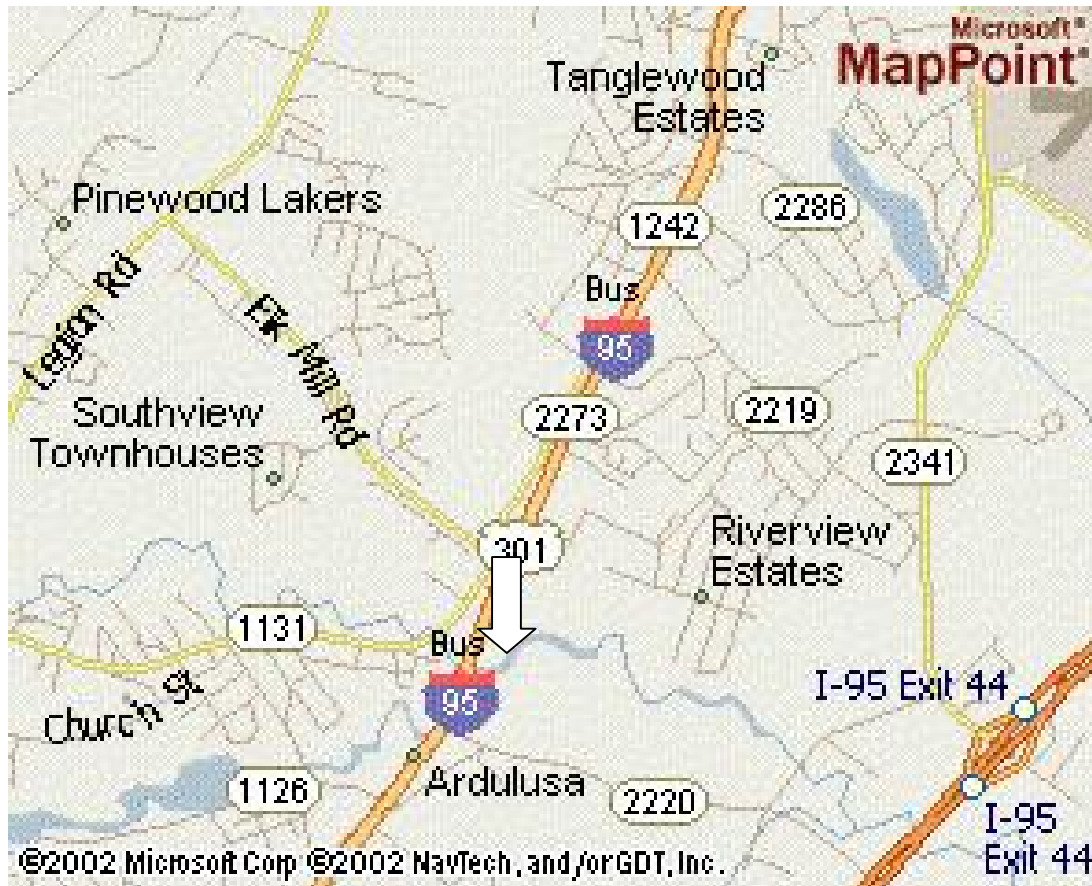

HOPE MILLS SHRINE CLUB

4461 Cameron Road

Hope Mills, NC 28348 (No Telephone)

Directions:

From Fayetteville – 301 S & 95 Business S – after passing the Coliseum continue South through 3 stop lights. After the 3rd stop light get on the service road to the right and continue south on service road (Gillespie Street) after passing a horse farm on the right, Gillespie Street will turn into Cameron Road at Elk Mill Road intersection. Continue for 3/10 of a mile, Shrine Club is on the left hand side.