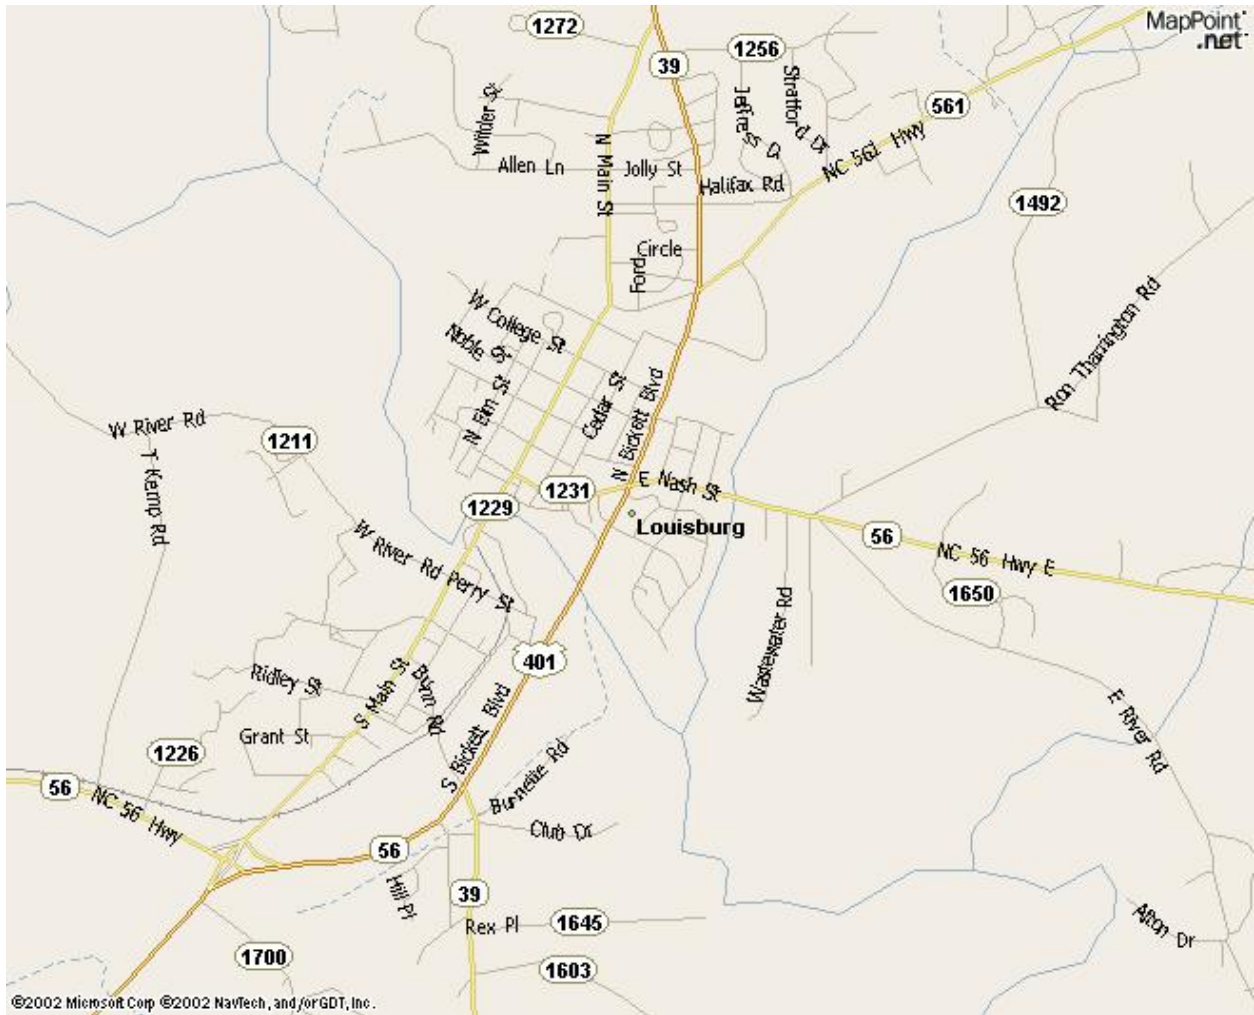

# FRANKLIN COUNTY SHRINE CLUB

Louisburg, NC 27549

## Directions:

After turning west on NC 56, Shrine Club is 6 miles on left.