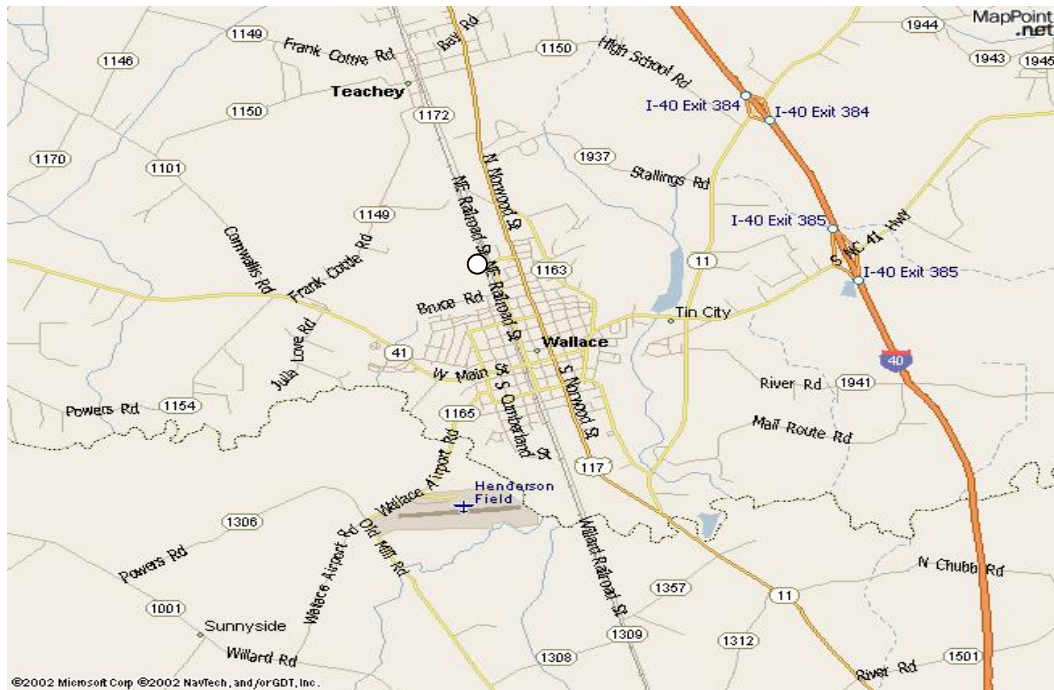

# DUPLIN COUNTY SHRINE CLUB

W. Lanier St.

Wallace, NC 28466

## Directions:

The Shrine Club is located on W. Lanier St. at approximately where dot is located.