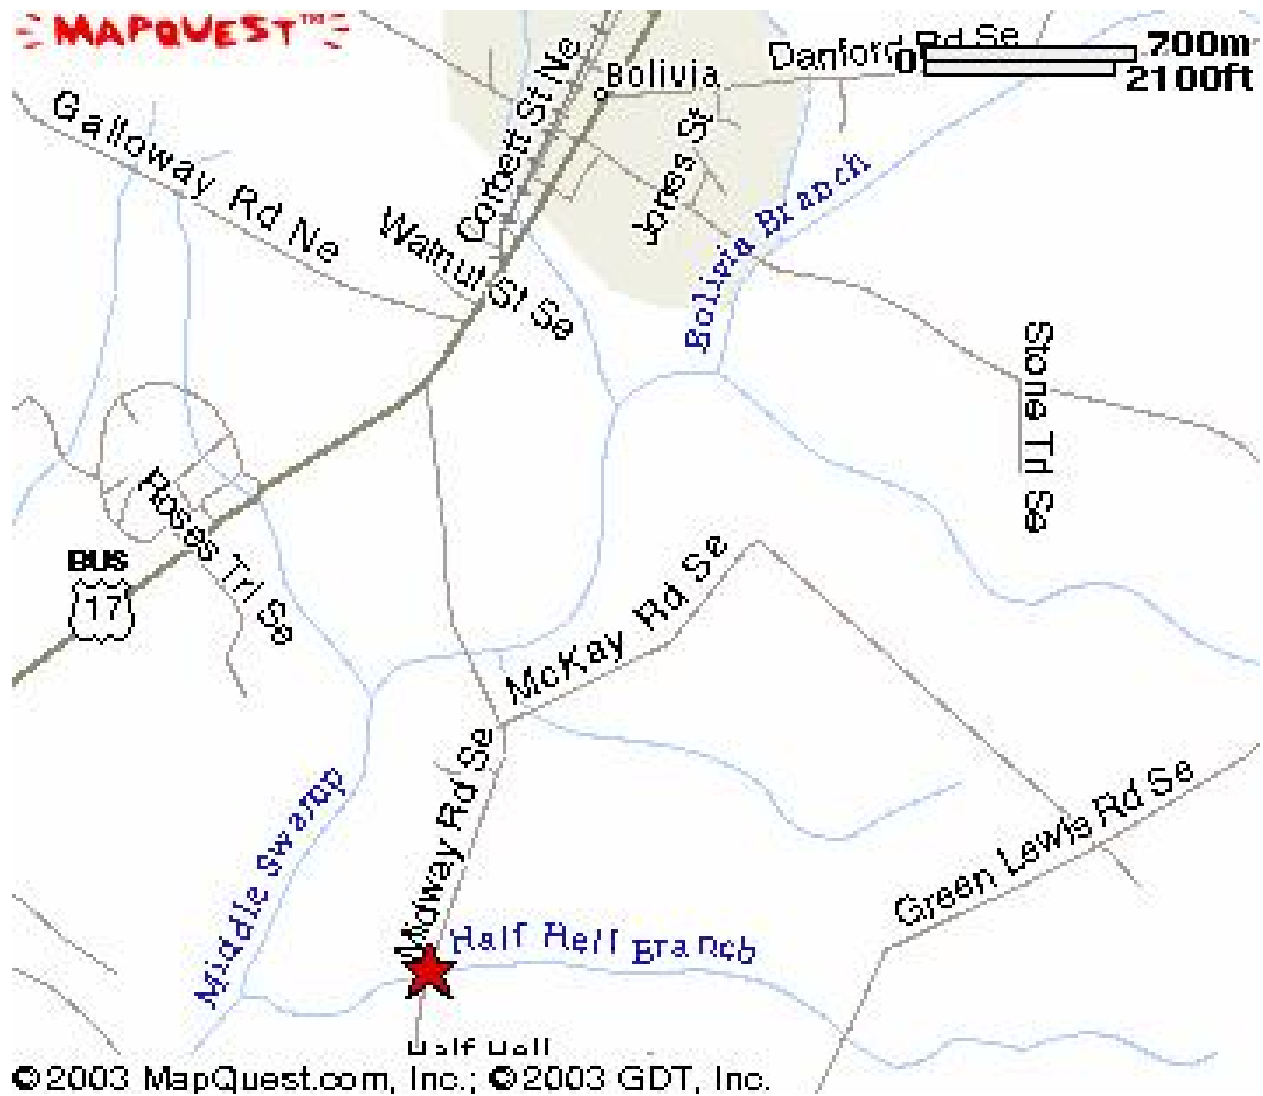

BRUNSWICK COUNTY SHRINE CLUB

596 Midway Road SE

Bolivia, NC 28422

910-253-6406

Directions:

From Business 17 – turn on Midway Road – Shrine Club is 1 ½ miles down