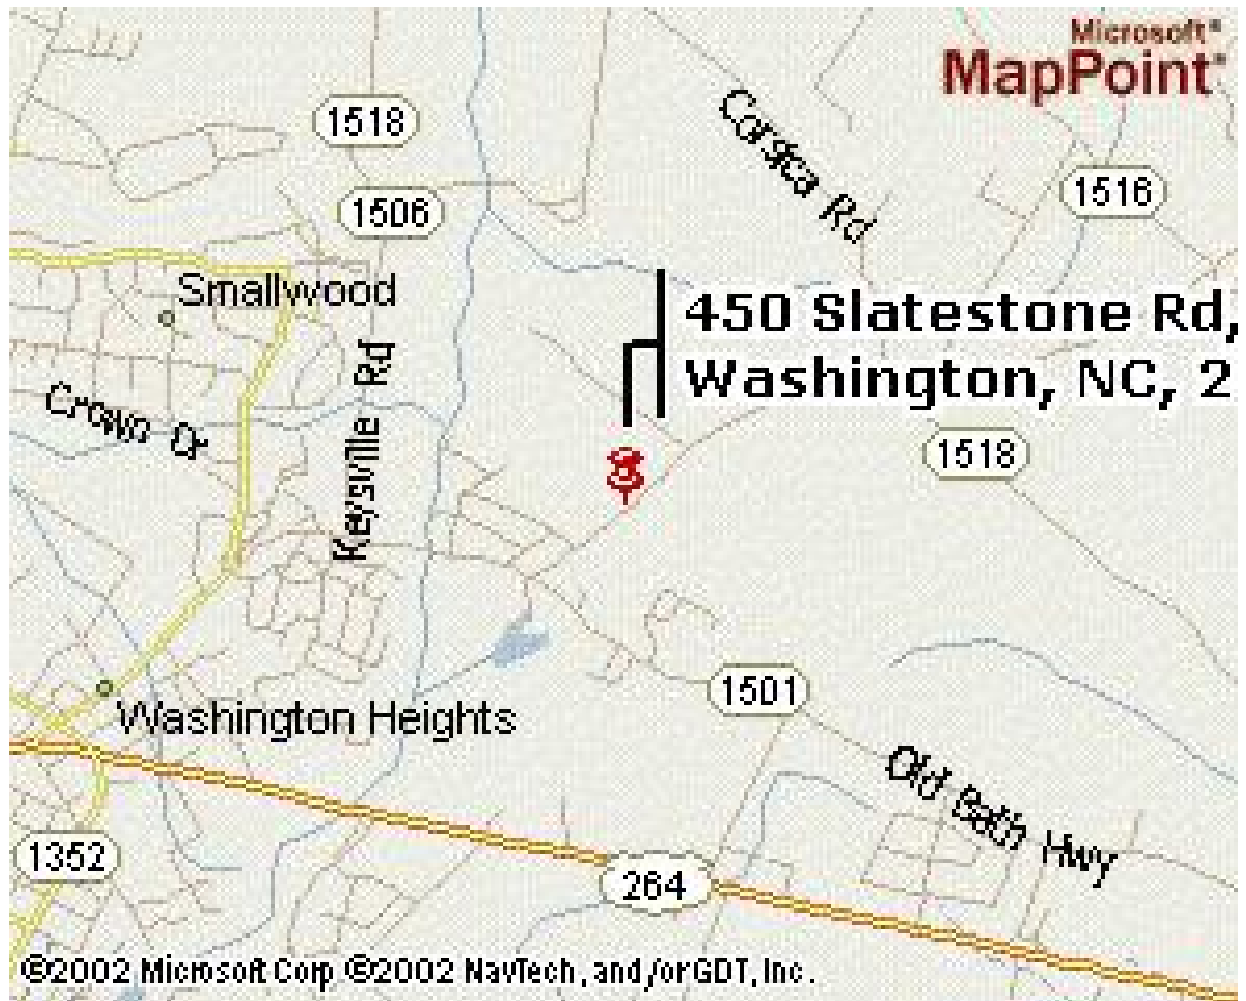

# BEAUFORT COUNTY SHRINE CLUB

450 Slatestone Road

Washington, NC 27889

252-946-0568

## Directions:

Shrine Club is located in front of Washington County High School, 2 miles out of Washington towards Plymouth on continuation of Bush St.