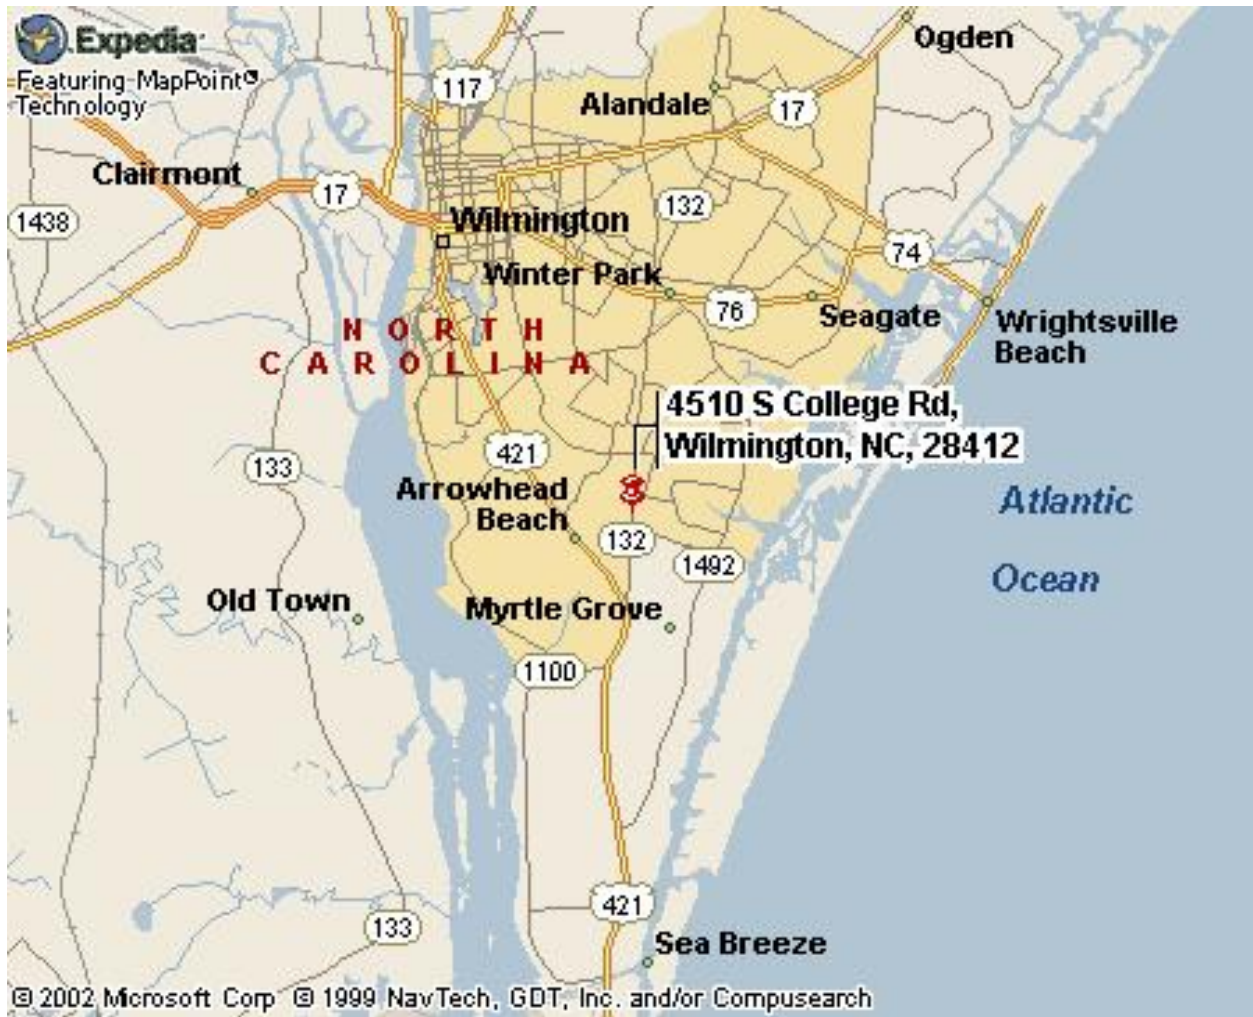

ARAB SHRINE CLUB

4510 South College Road

Wilmington, NC 28412

910-395-6272

Directions from New Bern:

Highway 17 S to Highway 132 S in Wilmington.

Turn left on Hwy 132 and continue South for about 5 miles

Arab S/C is on your right.

Directions from Cape Fear River, Highway 421, 76 and 74.

Cross the draw bridge and continue East, after the big mall with Sears etc. get in the right lane and turn right on Hwy 132, about 3 miles, Arab S/C is on your right